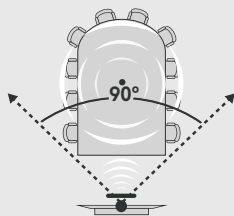

RIGHTSENSE TECHNOLOGIES AND DESIGN INNOVATIONS

Integrated Logitech RightSense technologies, built into Rally, automate a better user experience. RightSight perfectly auto-frames participants no matter their distance from the lens. RightLight prioritizes faces over environment to render natural-looking skin tones while RightSound enhances vocal clarity by suppressing background noise, auto-leveling voices, and focusing on active speakers to support better meetings.

RightSight

Logitech RightSight camera control technology automatically moves the lens and adjusts the zoom so no one gets left out of the picture. RightSight detects human figures, not just faces, to ensure that meeting participants remain in view and optimally framed on-screen.

RightLight

Logitech RightLight with Wide Dynamic Range (WDR) helps everyone look their best on camera, regardless of lighting conditions. RightLight reduces video noise, optimizes light balance, and fine-tunes color and saturation for natural results across all skin tones.

RightSound

Logitech RightSound is a suite of audio processing technologies and design innovations that deliver enterprise-class sound to video conferences. Optimized for the human voice, RightSound reduces unwanted vibrations and noise, and zeroes in on the active speaker to convey their every word with remarkable clarity.

ROOM SETUP DIAGRAMS

Rally

UP TO 10 SEATS